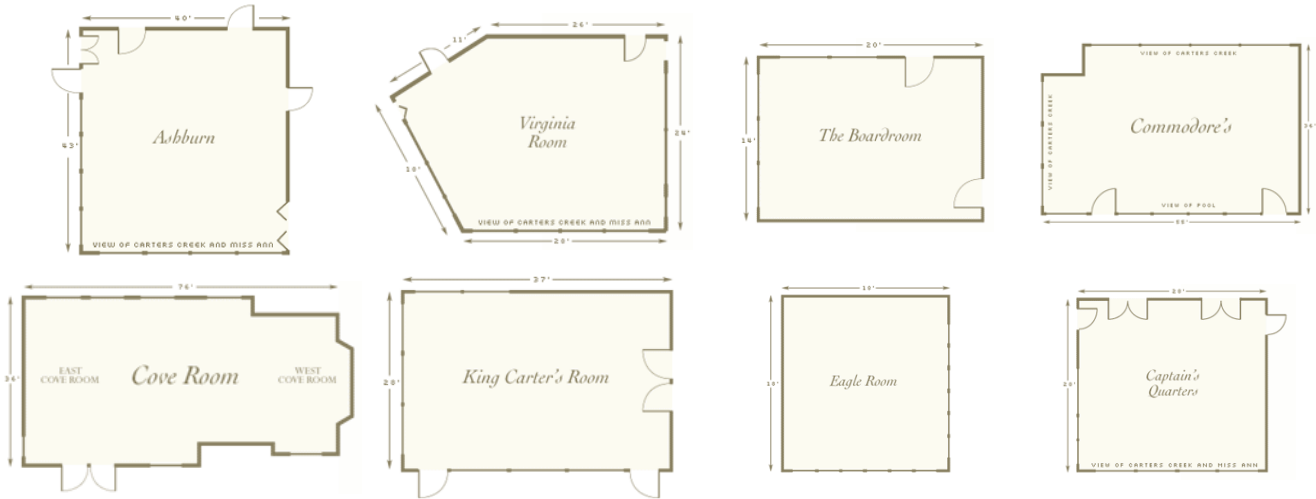

the Tides Inn

FUNCTION SPACE

Meeting Room	Sq. Ft.	C/R	Hollow Square	Theatre	Conf.	Banquet	Reception
Cove Room	2,464	110	65	200	60	100	200
West Cove Room	1,512	65	45	125	40	60	100
East Cove Room	952	40	30	65	25	40	70
King Carter Room	1,036	40	25	60	25	48	75
The Board Room	280	-	-	-	10	-	-
Commodore's	1,700	40	24	60	24	75	125
Ashburn/Virginia/Captain's Quarters	3,176	-	-	-	-	160	250
Ashburn Room	1,720	60	-	75	-	80	125
Virginia Room	784	20	-	30	22	0	50
Captain's Quarters	672	24	-	40	20	40	50
Eagle Room	324	-	16	-	16	-	25
Other Locations							
Grassy Lawn Beach	12,150	-	-	-	-	125	200
& Boardwalk	-	-	-	-	-	210	250